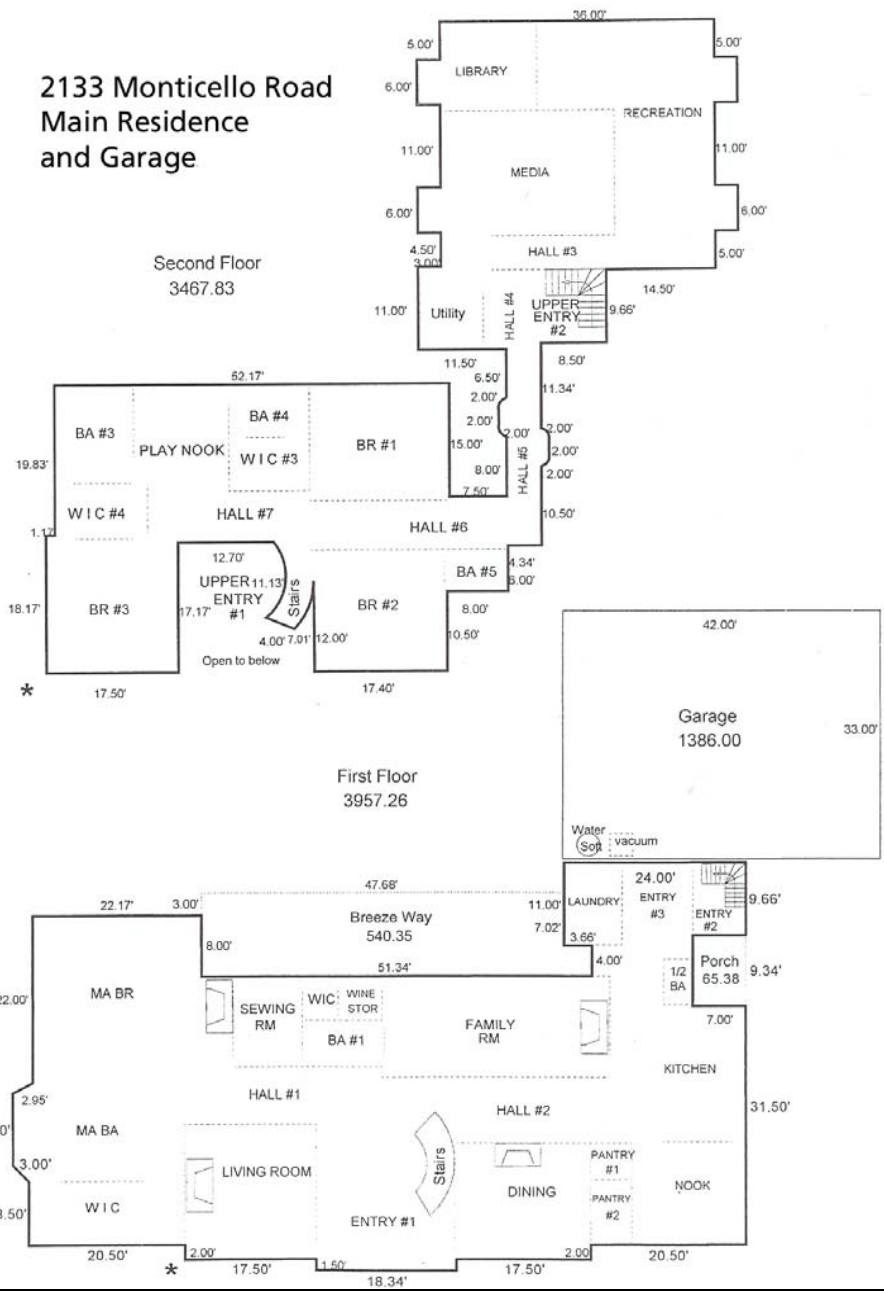

2133 Monticello Road  
Main Residence  
and Garage

Barn Lower Level  
1728.0'